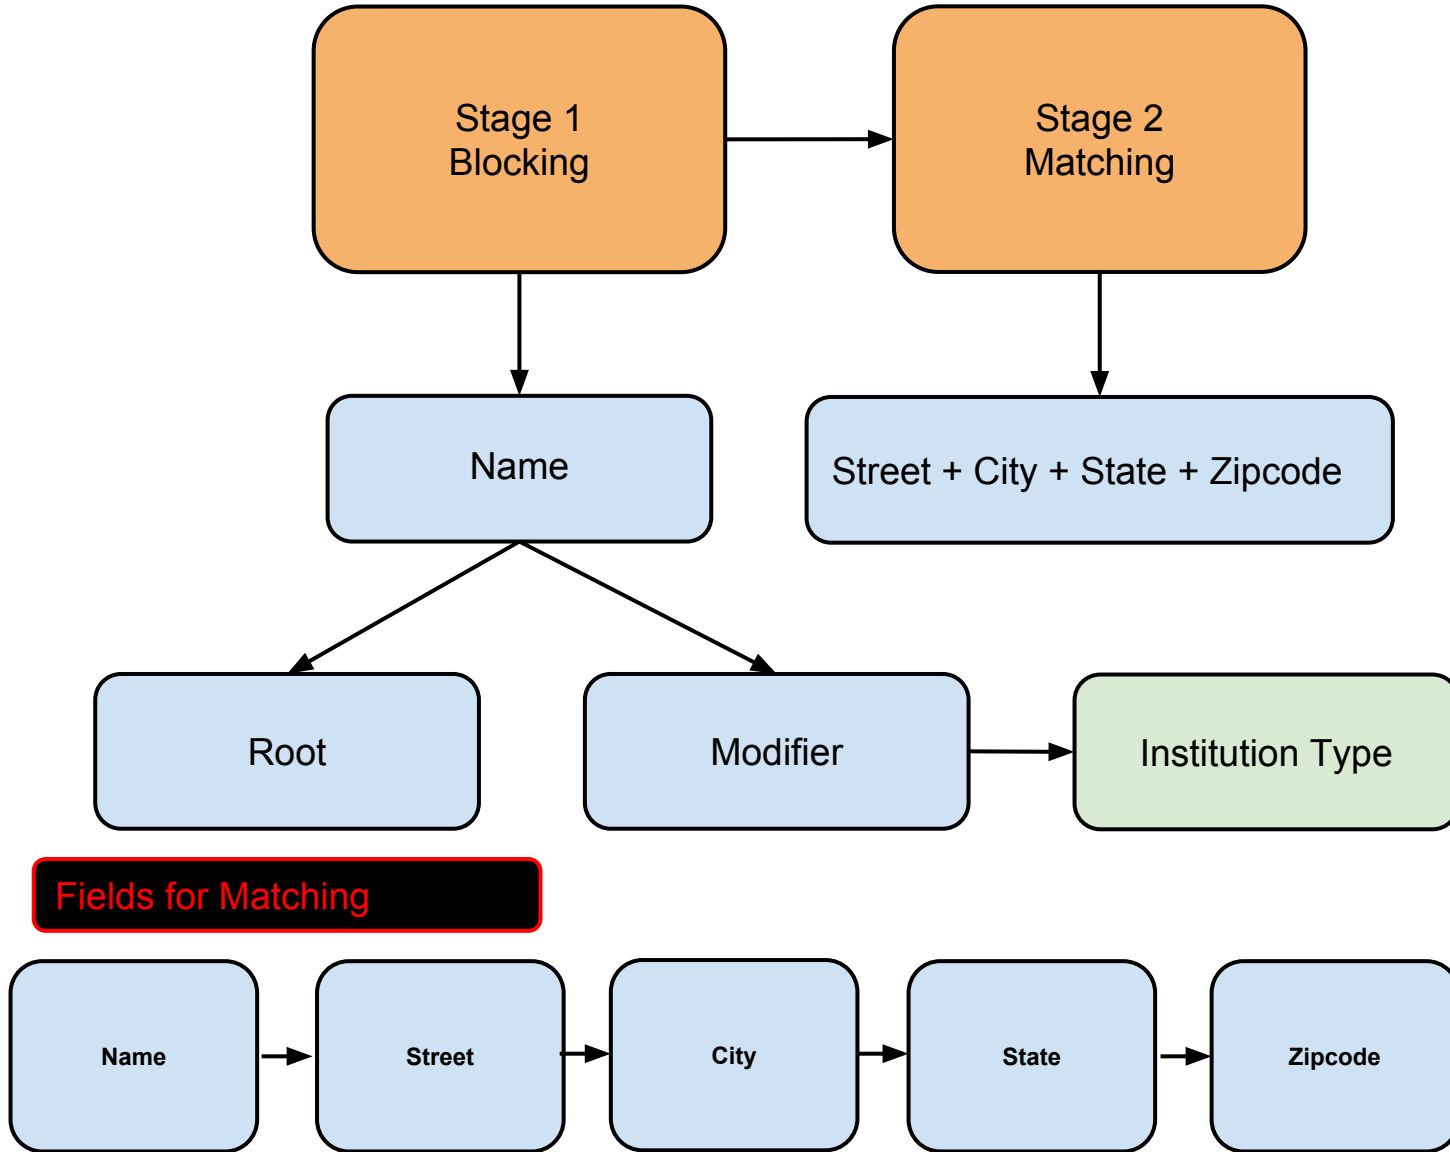

Matching Methods/Techniques

- ❖ Fields: Name (Root + Modifier), Street, City, State, Zipcode
- ❖ Stage 1 Blocking:
 - If the two roots have a high match, then use a lower threshold on the modifier match to include more matching records.
 - If the two roots have a low match, then use a higher threshold on the modifier match to exclude more matching records.
- ❖ Stage 2 Matching:
 - IT-Rank: using Institution Type
 - Address-Rank: using Street+City+State+Zipcode
- ❖ Tool: Duke (DUPLICATE KillER) 1.2
- ❖ True Positive (TP) and True Negative (TN) may be easy.
- ❖ False Positive (FP) and False Negative (FN) may require human judgement and additional sources/attributes.